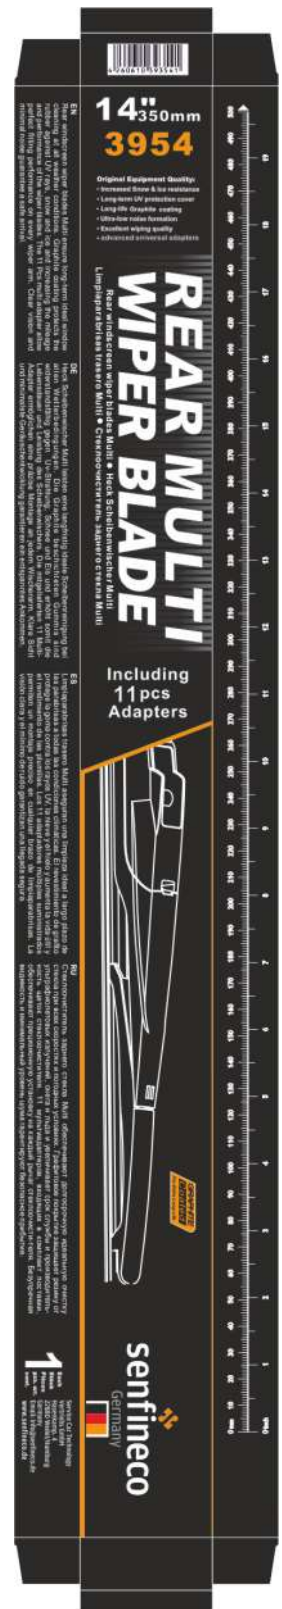

SENFINECO T300-Series Universal Rear WIPER

The UNIVERSAL REAR WIPER-T300 is designed to fit a wide range of vehicles, thanks to its inclusion of 10 common wiper arm adapters. Its patent-free design ensures broad compatibility, while the non-corrosive plastic frame offers durability and resistance to environmental factors. Featuring A++ rubber quality with a graphite coating, it delivers exceptional wiping performance and a longer lifespan. This rear wiper is the perfect choice for reliable and efficient performance across various car models.

Features

Series	Universal Rear Wiper T300
Type	Multi Adapter Plastic Frame Wiper
Compatibility	including 10 Adapters, fits a wide range of all cars
Characteristics	non-corrosive design, optimal adapter fit
Rubber Coating	Graphite-coated
Rubber Material	A++ Rubber
Available Sizes	Available from 250 mm to 400 mm