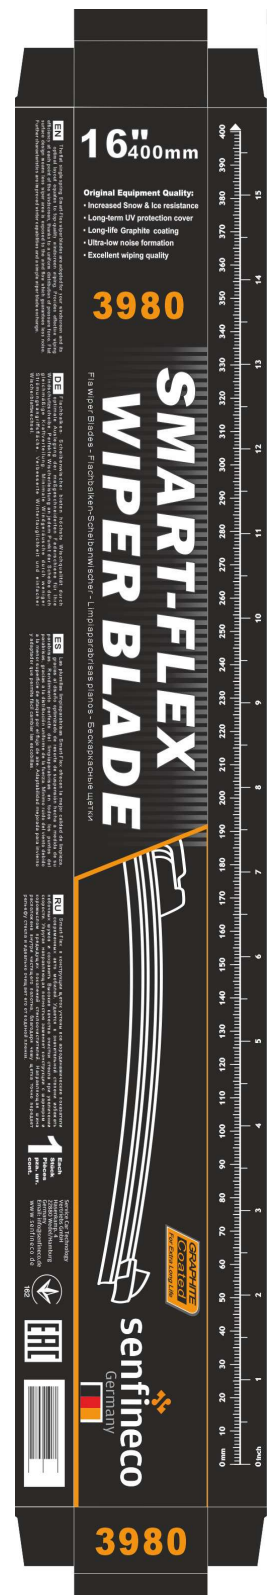

Features

Series	Smartflex BSK
Type	Flat Wiper
Compatibility	Fits all 9x3/4 mm hook wiper arms
Characteristics	Flexible Spoiler
Rubber Coating	Graphite-coated
Rubber Material	A++ Rubber
Available Sizes	Available from 300 mm to 750 mm