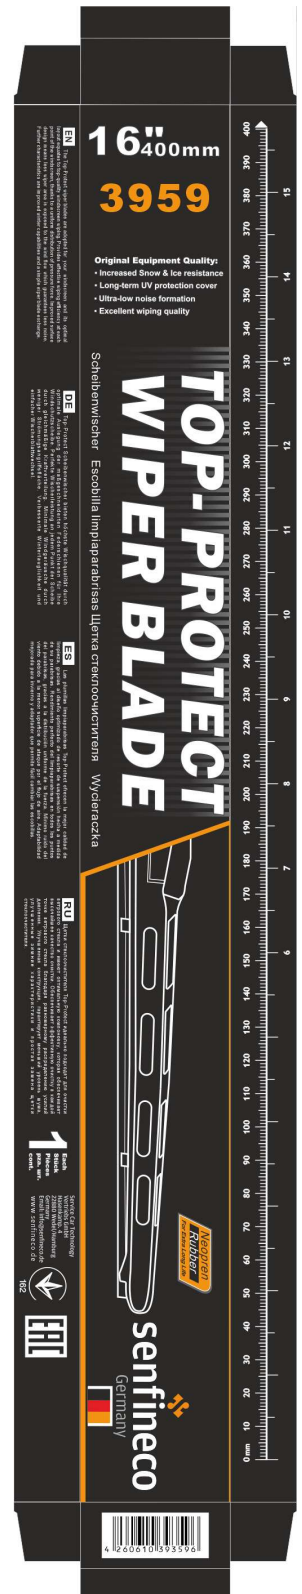

SENFINECO T650-Series

Conventional Top Protect

The Top Protect T650 is a high-performance metal frame wiper designed to fit all 9x3/4 mm hook wiper arms. Its 3-layer powder coating provides superior durability and corrosion resistance, while the optimally spaced brackets ensure uniform pressure across the windshield for streak-free cleaning. The wiper features graphite-coated A++ rubber, delivering excellent wiping performance and a long lifespan. Available in sizes ranging from 320 mm to 700 mm, the Top Protect T650 offers a reliable solution for a wide range of vehicles.

Features

Series	Top Protect T650
Type	Metal Frame Wiper
Compatibility	Fits all 9x3/4 mm hook wiper arms
Characteristics	3-Layer Powder Coating, optimal bracket spacing
Rubber Coating	Graphite-coated
Rubber Material	A++ Rubber
Available Sizes	Available from 320 mm to 700 mm