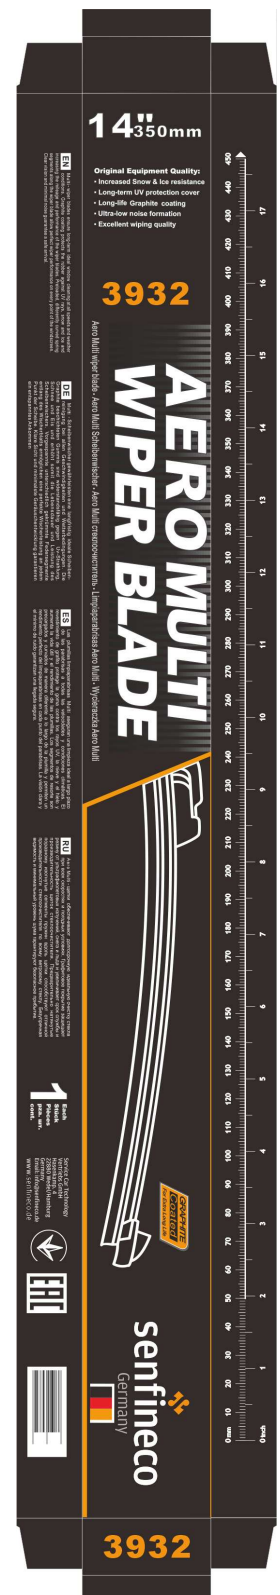

SENFINECO EMB-Series FLAT WIPER Aero Multi

The Aero Multi EMB flat wiper is designed for maximum compatibility, featuring 10 high-quality adapters that fit 99% of all cars. With its patent-free design, it offers broad accessibility while maintaining top performance. Its flexible spoiler and robust metal base ensure durability, while offering superior pressure distribution for streak-free cleaning. The graphite-coated A++ rubber delivers excellent performance. Available in sizes ranging from 300 mm to 800 mm, the Aero Multi EMB provides an adaptable and reliable solution for nearly all vehicles.

Features

Series	Aero Multi EMB
Type	flat wiper
Compatibility	incl. 10 Adapters, fit 99% of all cars
Characteristics	flexible spoiler, metal base, high quality adapters
Rubber Coating	Graphite-coated
Rubber Material	A++ Rubber
Available Sizes	Available from 300 mm to 800 mm